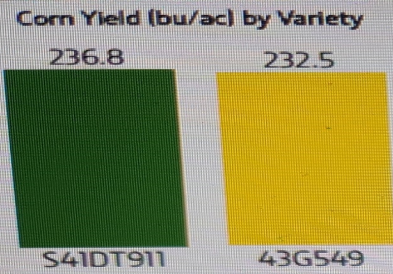

ForGround
by Bayer

Great Plains
"Harvest Starts Here."

Sound

LAFORGE

My 4th AHA Moment

Use of technology and apply it for profitability analysis

Corn Yield (bu/ac) by Topography Zone X Variety

32nd Annual
**NATIONAL
NO-TILLAGE
CONFERENCE**