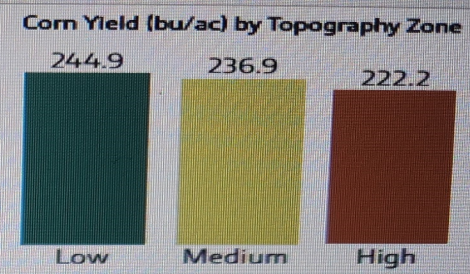

ForGround
by Bayer

Great Plains
"Harvest Starts Here."

Sound

LAFORGE

My 4th AHA Moment

Use of technology and apply it for profitability analysis

Corn Yield (bu/ac) by Topography Zone X Variety

32nd Annual
**NATIONAL
NO-TILLAGE
CONFERENCE**