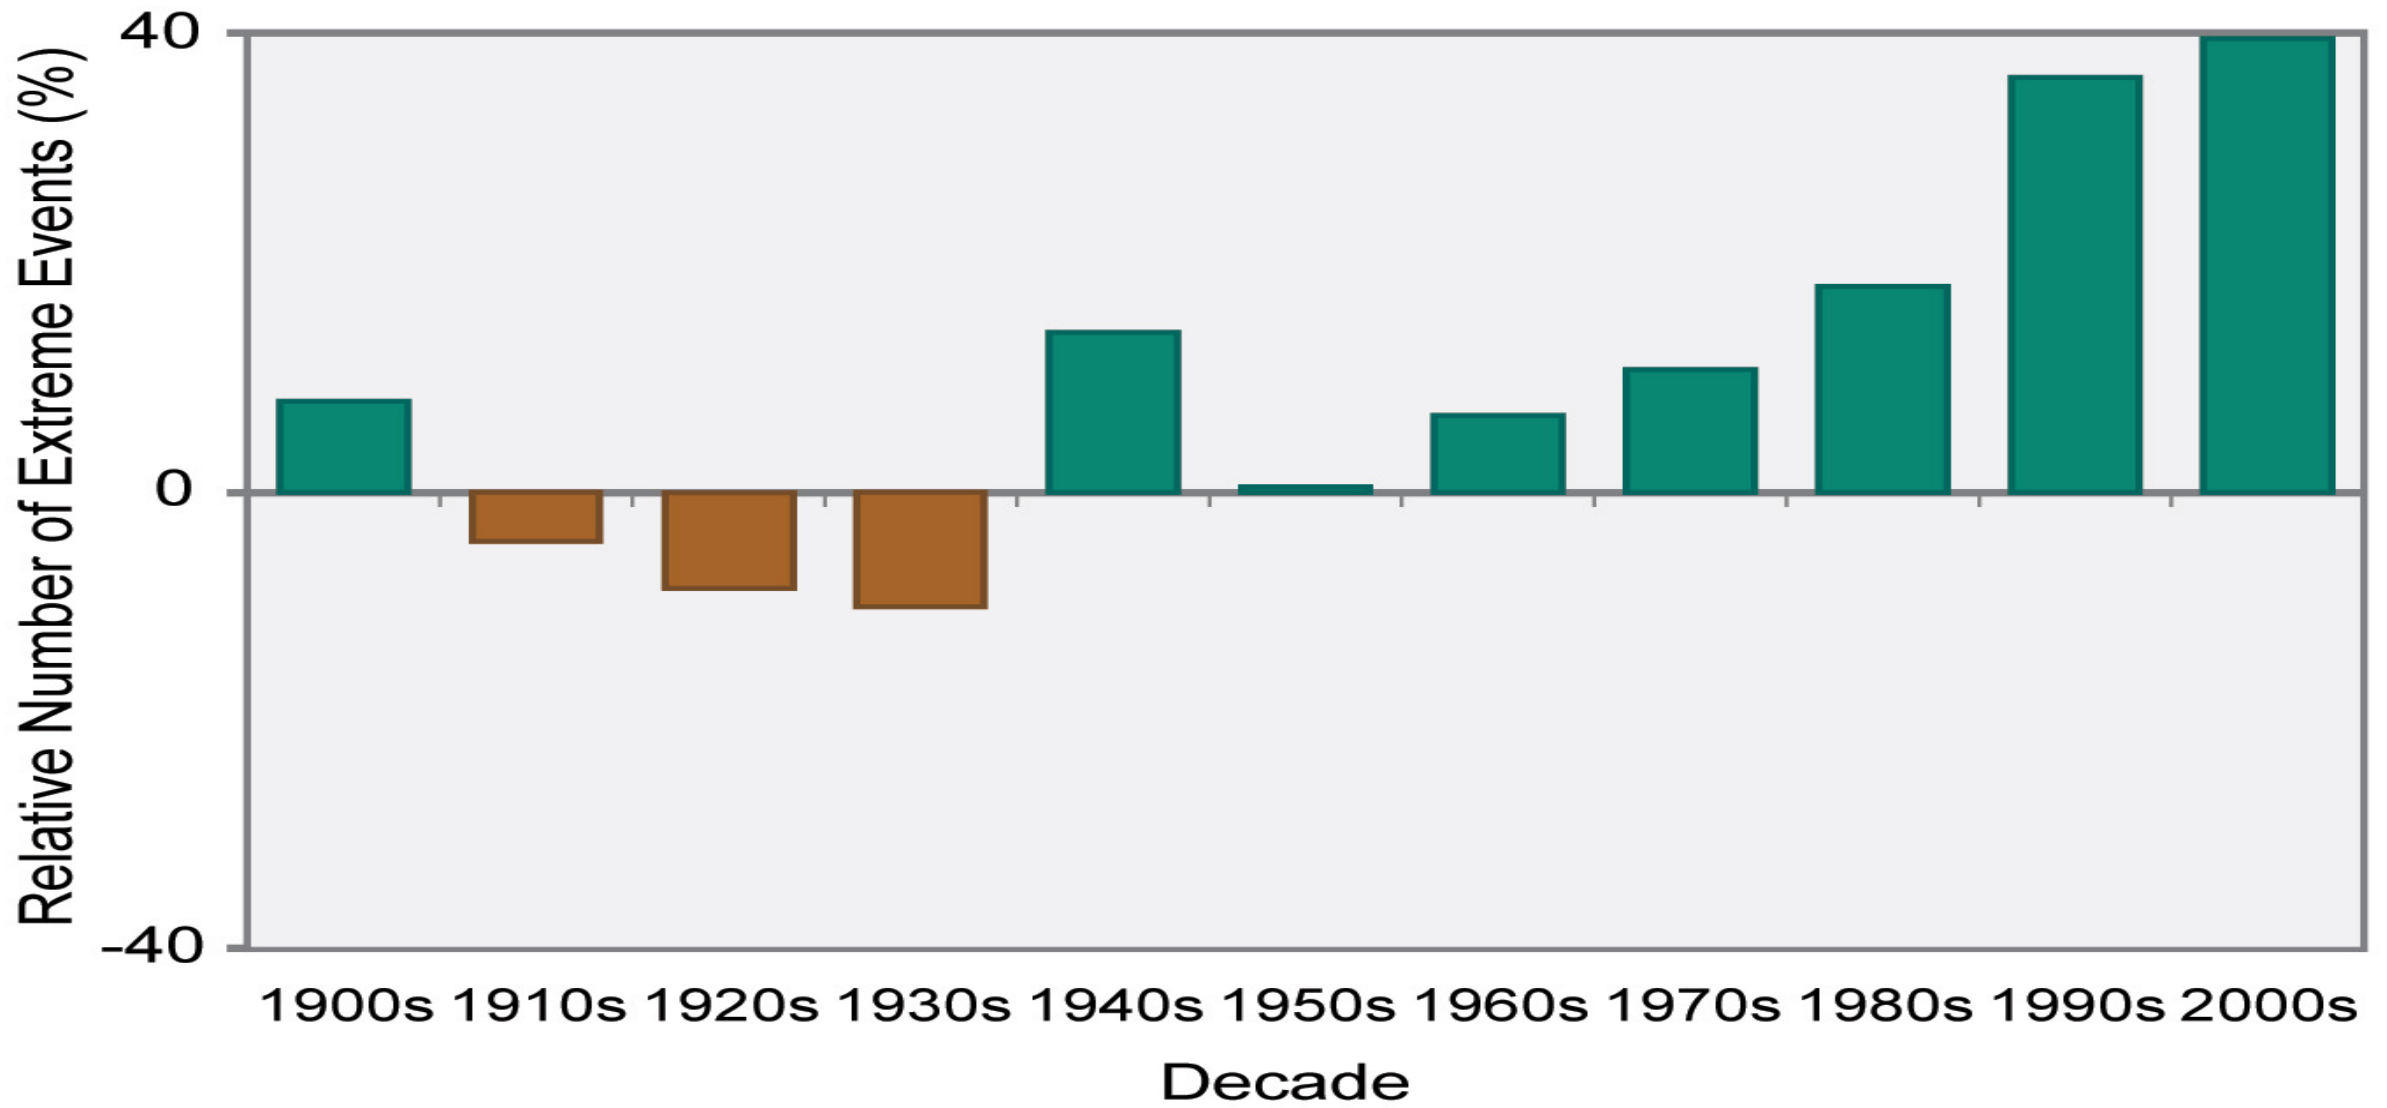

CopperheadAg
PRODUCTS

APACHE **ET**
SPRAYERS

Martin Till

ForGround
by Bayer

Great Plains
"Harvest Starts Here."

LAFORGE
Sound

But Spoonfeed N!

What are the corn plant needs throughout the growing season