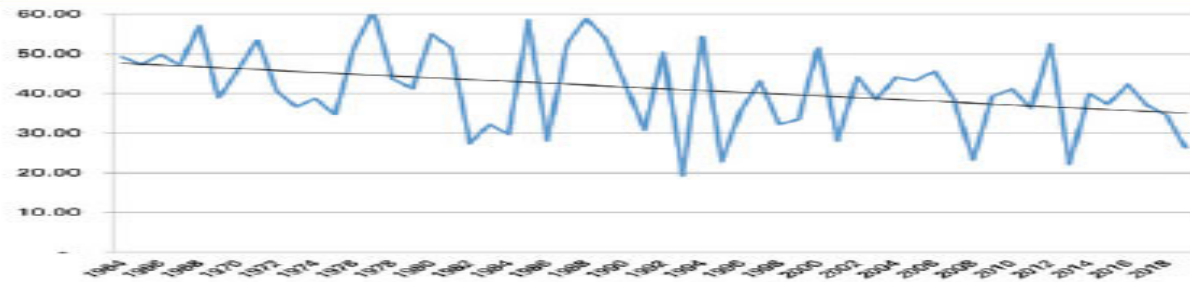

The Weather Has Changed Considerably!

Figure 1. Suitable field days in the spring, Iowa average, April 2 to June 17

Figure 2. Suitable field days in the summer, Iowa average, June 18 to September 9

Figure 3. Suitable field days in the fall, Iowa average, September 10 to October 28

Figure 4. Probability of a suitable field day, by week, for Iowa, statewide

OBSERVED CHANGE IN HEAVY PRECIPITATION

One of the clearest trends in the United States observational record is an increasing frequency and intensity of heavy precipitation events... Over the last century there was a **50% increase in the frequency of days with precipitation over 101.6 mm (four inches)** in the upper midwestern U.S.; this trend is statistically significant