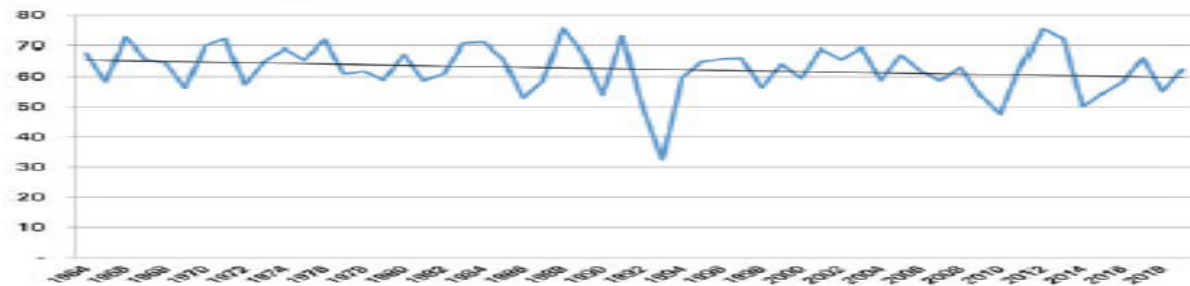

The Weather Has Changed Considerably!

Figure 1. Suitable field days in the spring, Iowa average, April 2 to June 17

Figure 2. Suitable field days in the summer, Iowa average, June 18 to September 9

Figure 3. Suitable field days in the fall, Iowa average, September 10 to October 28

Figure 4. Probability of a suitable field day, by week, for Iowa, statewide

OBSERVED CHANGE IN HEAVY PRECIPITATION

One of the clearest trends in the United States observational record is an increasing frequency and intensity of heavy precipitation events... Over the last century there was a **50% increase in the frequency of days with precipitation over 101.6 mm (four inches)** in the upper midwestern U.S.; this trend is statistically significant