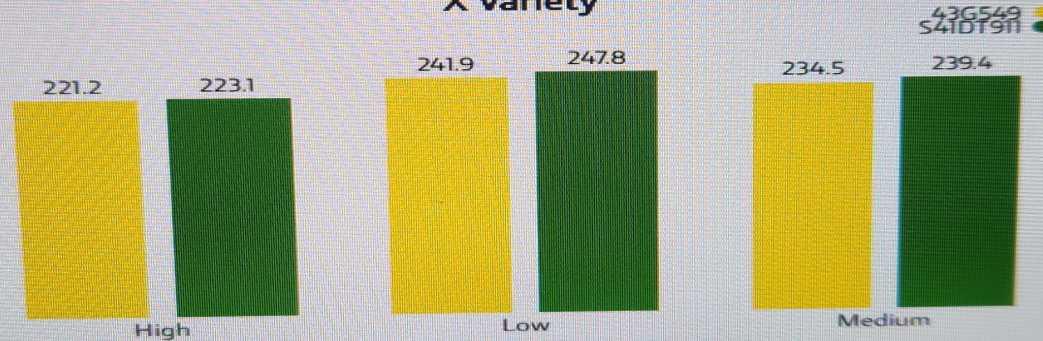

ForGround
by Bayer

Great Plains
"Harvest Starts Here."

Sound

LAFORGE

My 4th AHA Moment

Use of technology and apply it for profitability analysis

Corn Yield (bu/ac) by Topography Zone X Variety

32nd Annual
**NATIONAL
NO-TILLAGE
CONFERENCE**