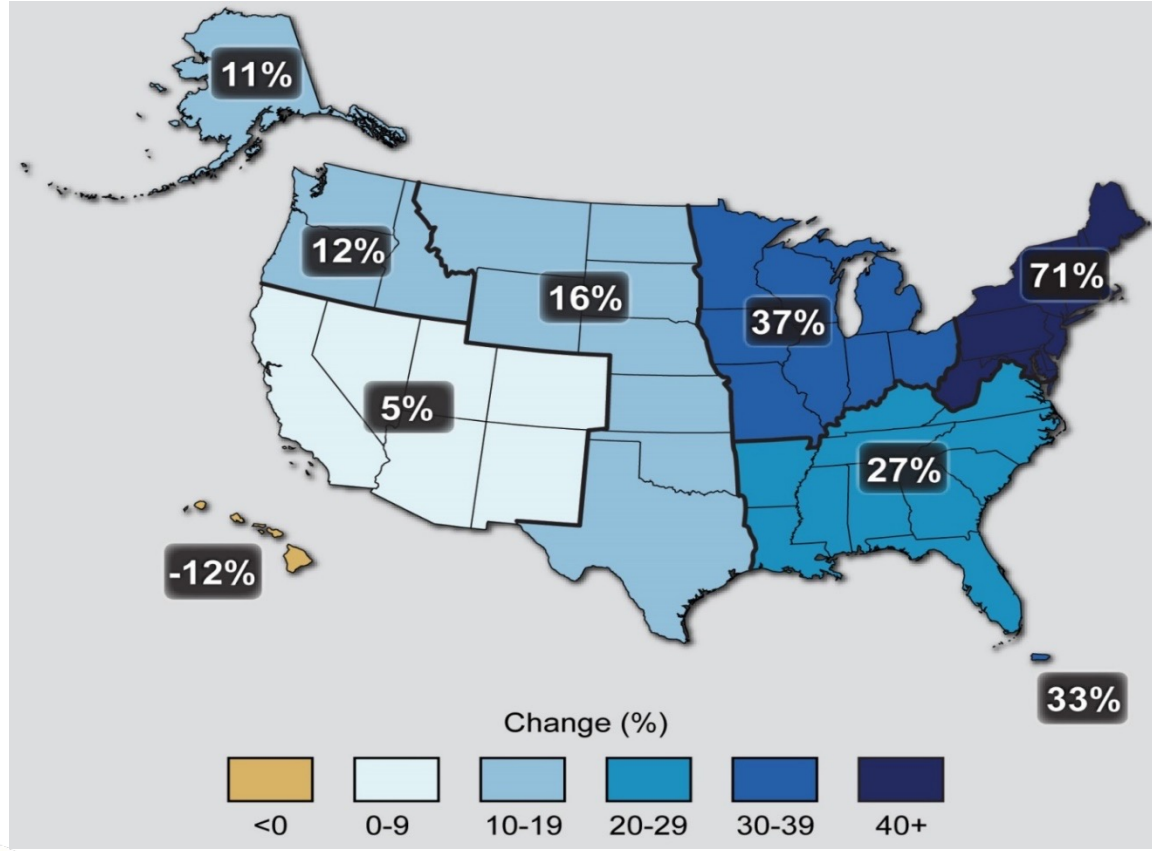

The Weather Has Changed Considerably!

Figure 1. Suitable field days in the spring, Iowa average, April 2 to June 17

Figure 2. Suitable field days in the summer, Iowa average, June 18 to September 9

Figure 3. Suitable field days in the fall, Iowa average, September 10 to October 28

Figure 4. Probability of a suitable field day, by week, for Iowa, statewide

OBSERVED CHANGE IN HEAVY PRECIPITATION

One of the clearest trends in the United States observational record is an increasing frequency and intensity of heavy precipitation events... Over the last century there was a **50% increase in the frequency of days with precipitation over 101.6 mm (four inches)** in the upper midwestern U.S.; this trend is statistically significant