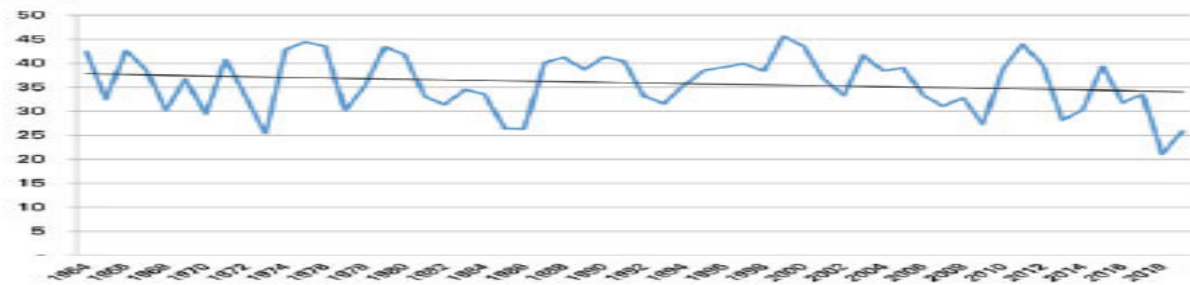

The Weather Has Changed Considerably!

Figure 1. Suitable field days in the spring, Iowa average, April 2 to June 17

Figure 2. Suitable field days in the summer, Iowa average, June 18 to September 9

Figure 3. Suitable field days in the fall, Iowa average, September 10 to October 28

Figure 4. Probability of a suitable field day, by week, for Iowa, statewide

OBSERVED CHANGE IN HEAVY PRECIPITATION

One of the clearest trends in the United States observational record is an increasing frequency and intensity of heavy precipitation events... Over the last century there was a **50% increase in the frequency of days with precipitation over 101.6 mm (four inches)** in the upper midwestern U.S.; this trend is statistically significant