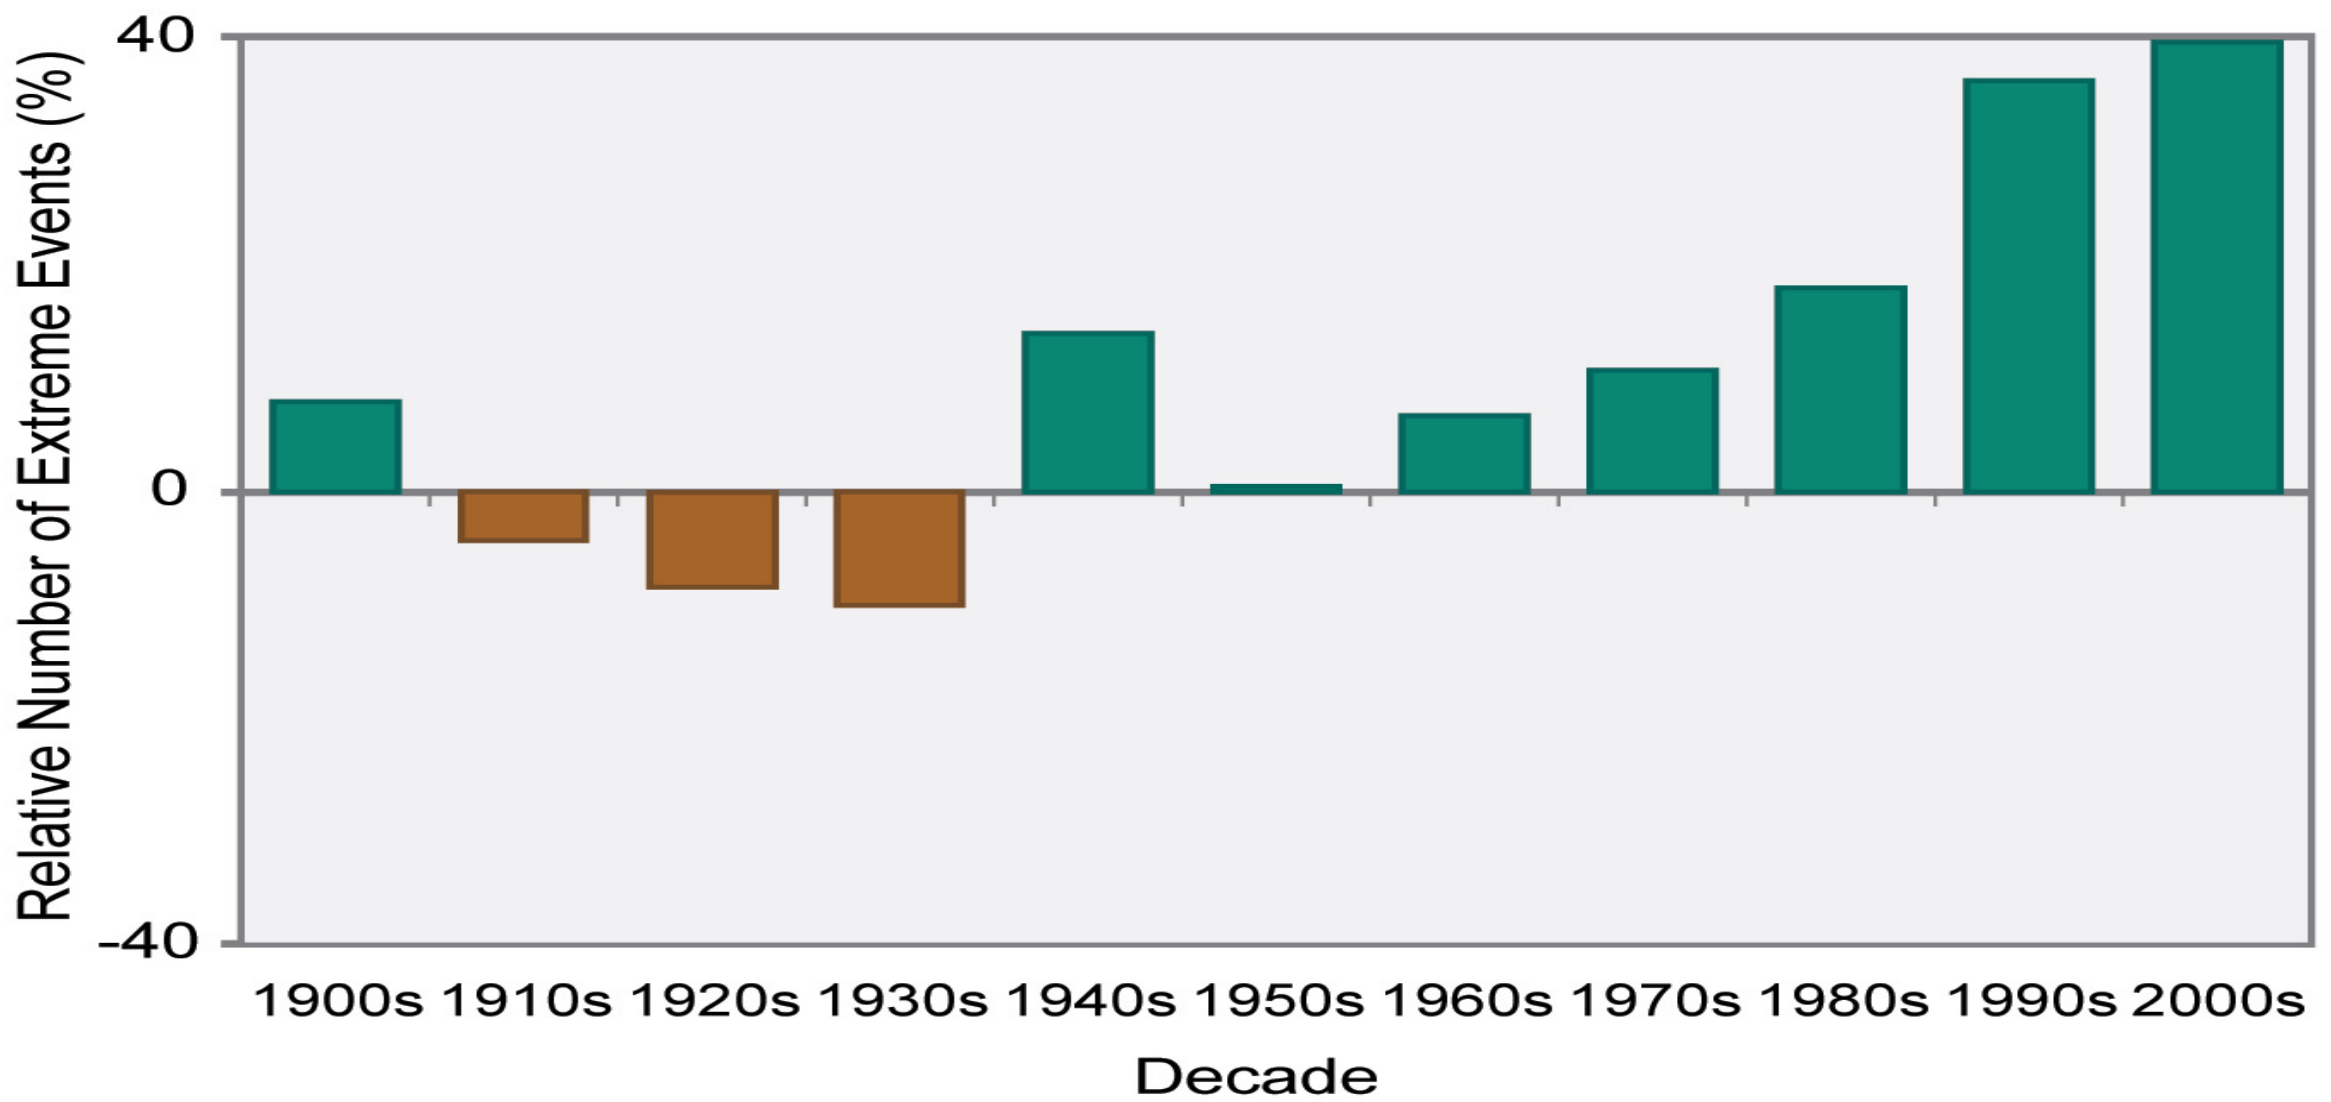

The Weather Has Changed Considerably!

Figure 1. Suitable field days in the spring, Iowa average, April 2 to June 17

Figure 2. Suitable field days in the summer, Iowa average, June 18 to September 9

Figure 3. Suitable field days in the fall, Iowa average, September 10 to October 28