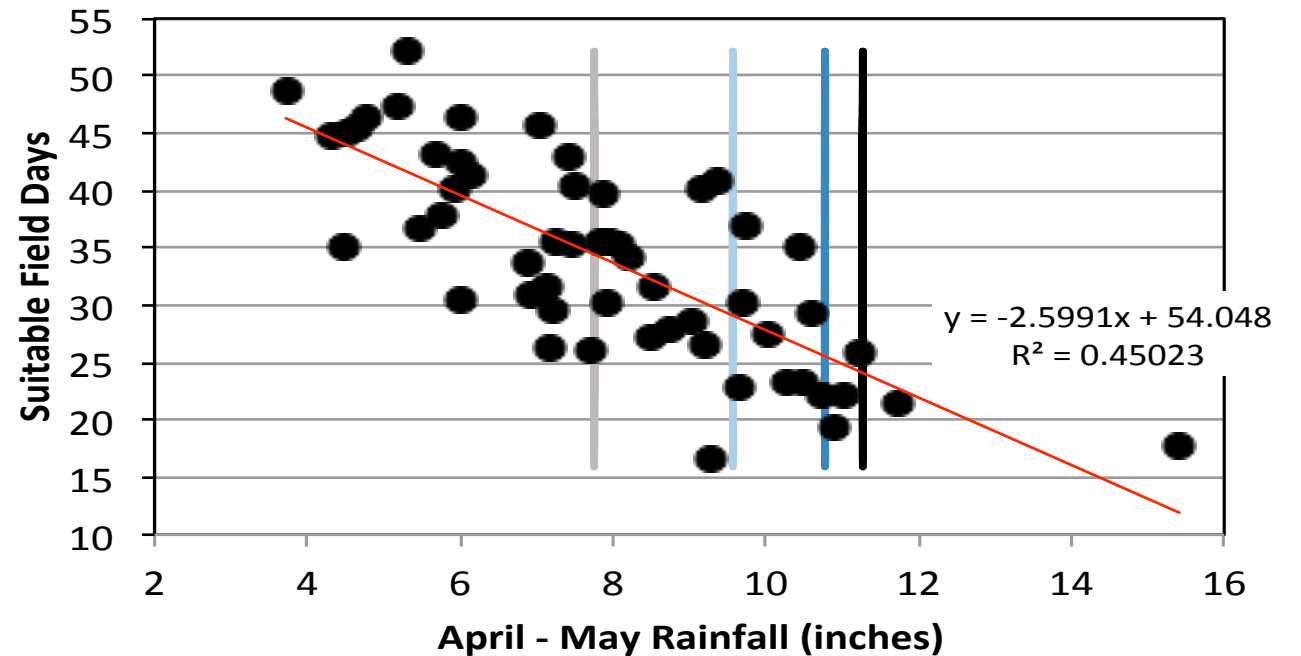

WE NEED TO BE PLANTING WHEN THE GROUND CONDITIONS ARE SUITABLE

Every 1" Increase of April-May Rainfall
Reduces Suitable Field Days by
2.6 days

Suitable Field Days (Apr 2 - Jun 3) versus
April-May Rainfall, Iowa Average (1959-2013)