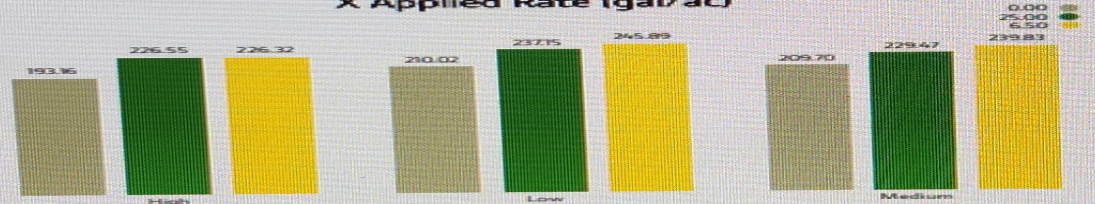

January 9-12, 2024 • Indianapolis, Ind.

Nano CS

Corn Yield (bu/ac) by Applied Rate (gal/ac)

Corn Yield (bu/ac) by Topography Zone

Corn Yield (bu/ac) by Topography Zone X Applied Rate (gal/ac)

Imagery ©2023 Airbus, CNES / Airbus, IndianaMap Framework Data, Landsat / Copernicus, Maxar Technologies, USDA/FRAC/GEO