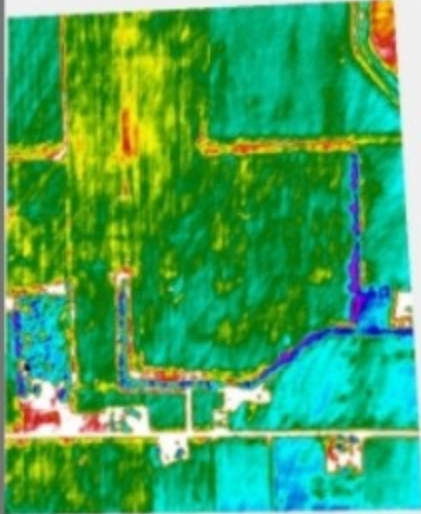

January 9-12, 2024 • Indianapolis, Ind.

Nano CS

Corn Yield (bu/ac) by Applied Rate (gal/ac)

Corn Yield (bu/ac) by Topography Zone

Corn Yield (bu/ac) by Topography Zone X Applied Rate (gal/ac)

Imagery ©2023 Airbus, CNES / Airbus, IndianaMap Framework Data, Landsat / Copernicus, Maxar Technologies, USDA/FRAC/GEO