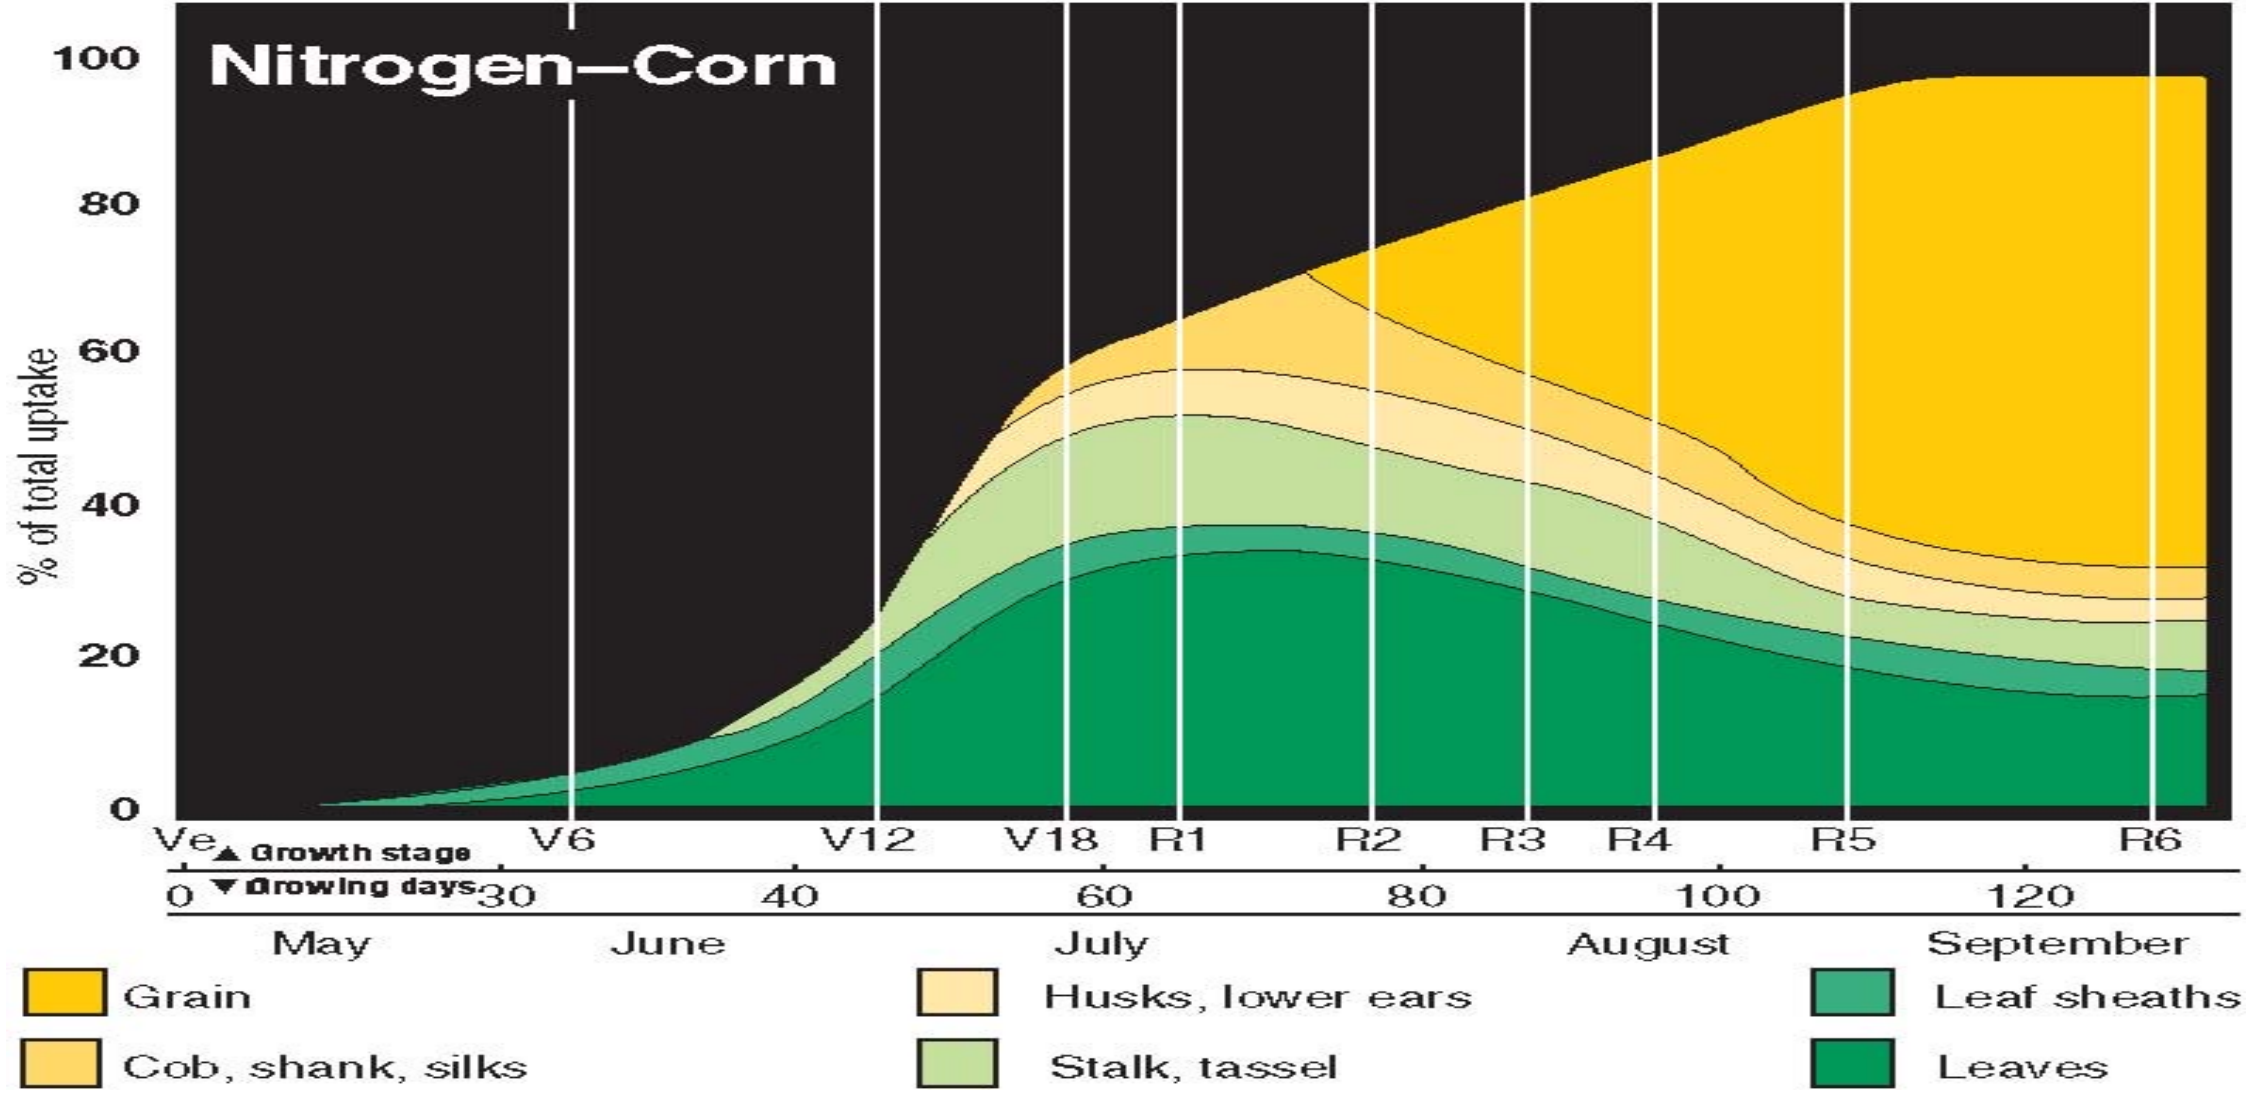

CopperheadAg
PRODUCTS

APACHE **ET**
SPRAYERS

Martin Till

ForGround
by Bayer

Great Plains
"Harvest Starts Here."

LAFORGE
Sound

But Spoonfeed N!

What are the corn plant needs throughout the growing season