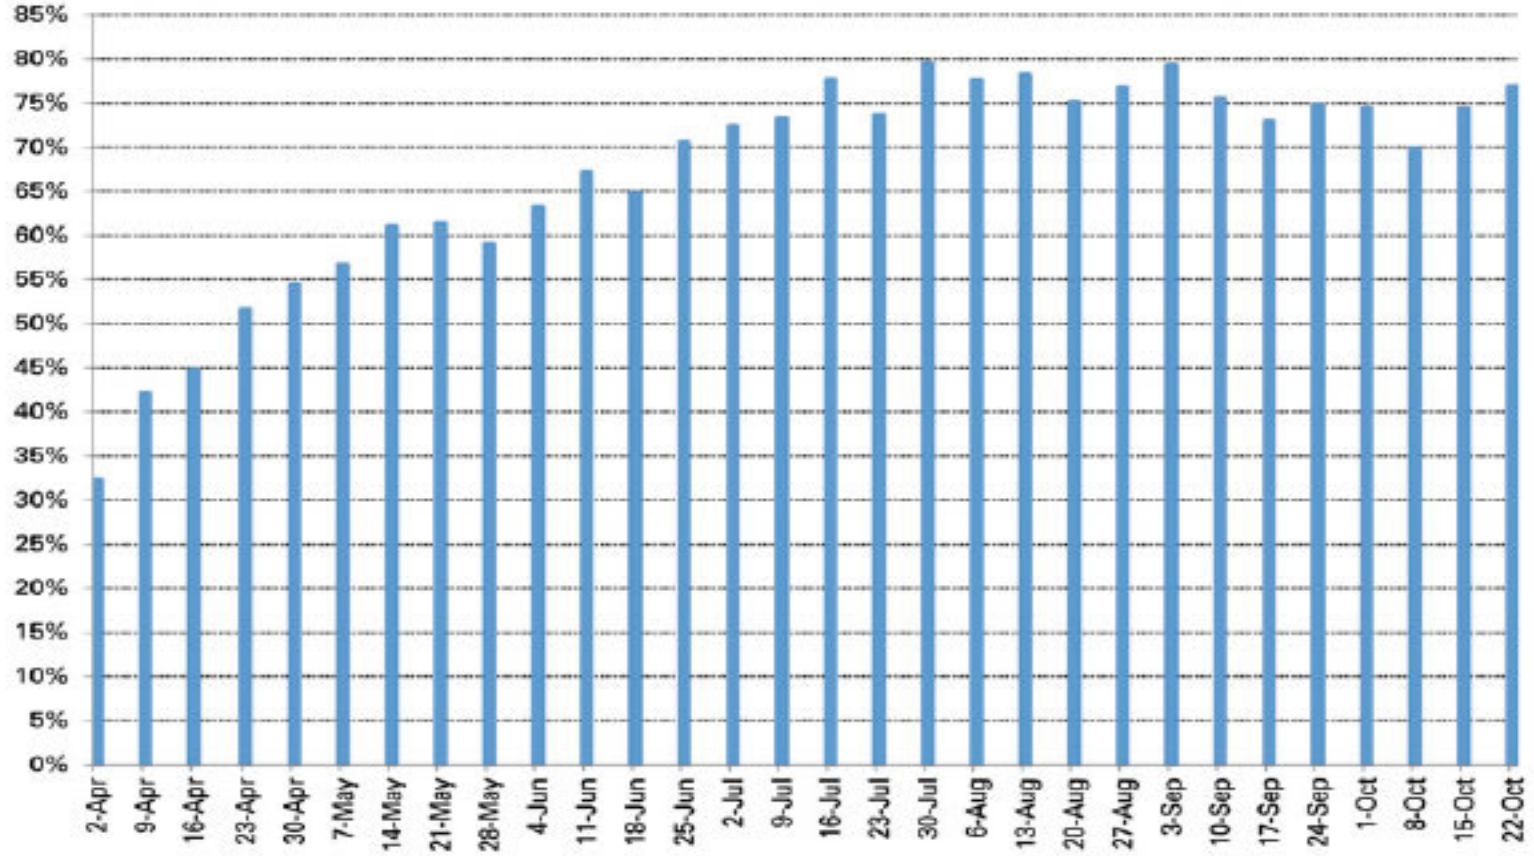

Figure 4. Probability of a suitable field day, by week, for Iowa, statewide