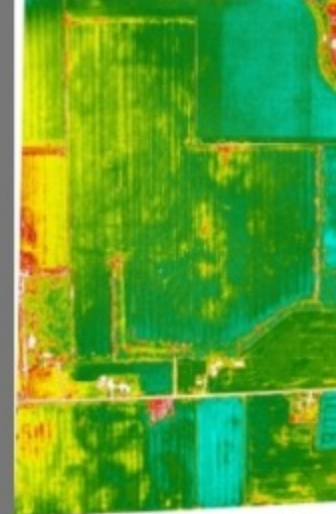

NDVI

07-05-2023